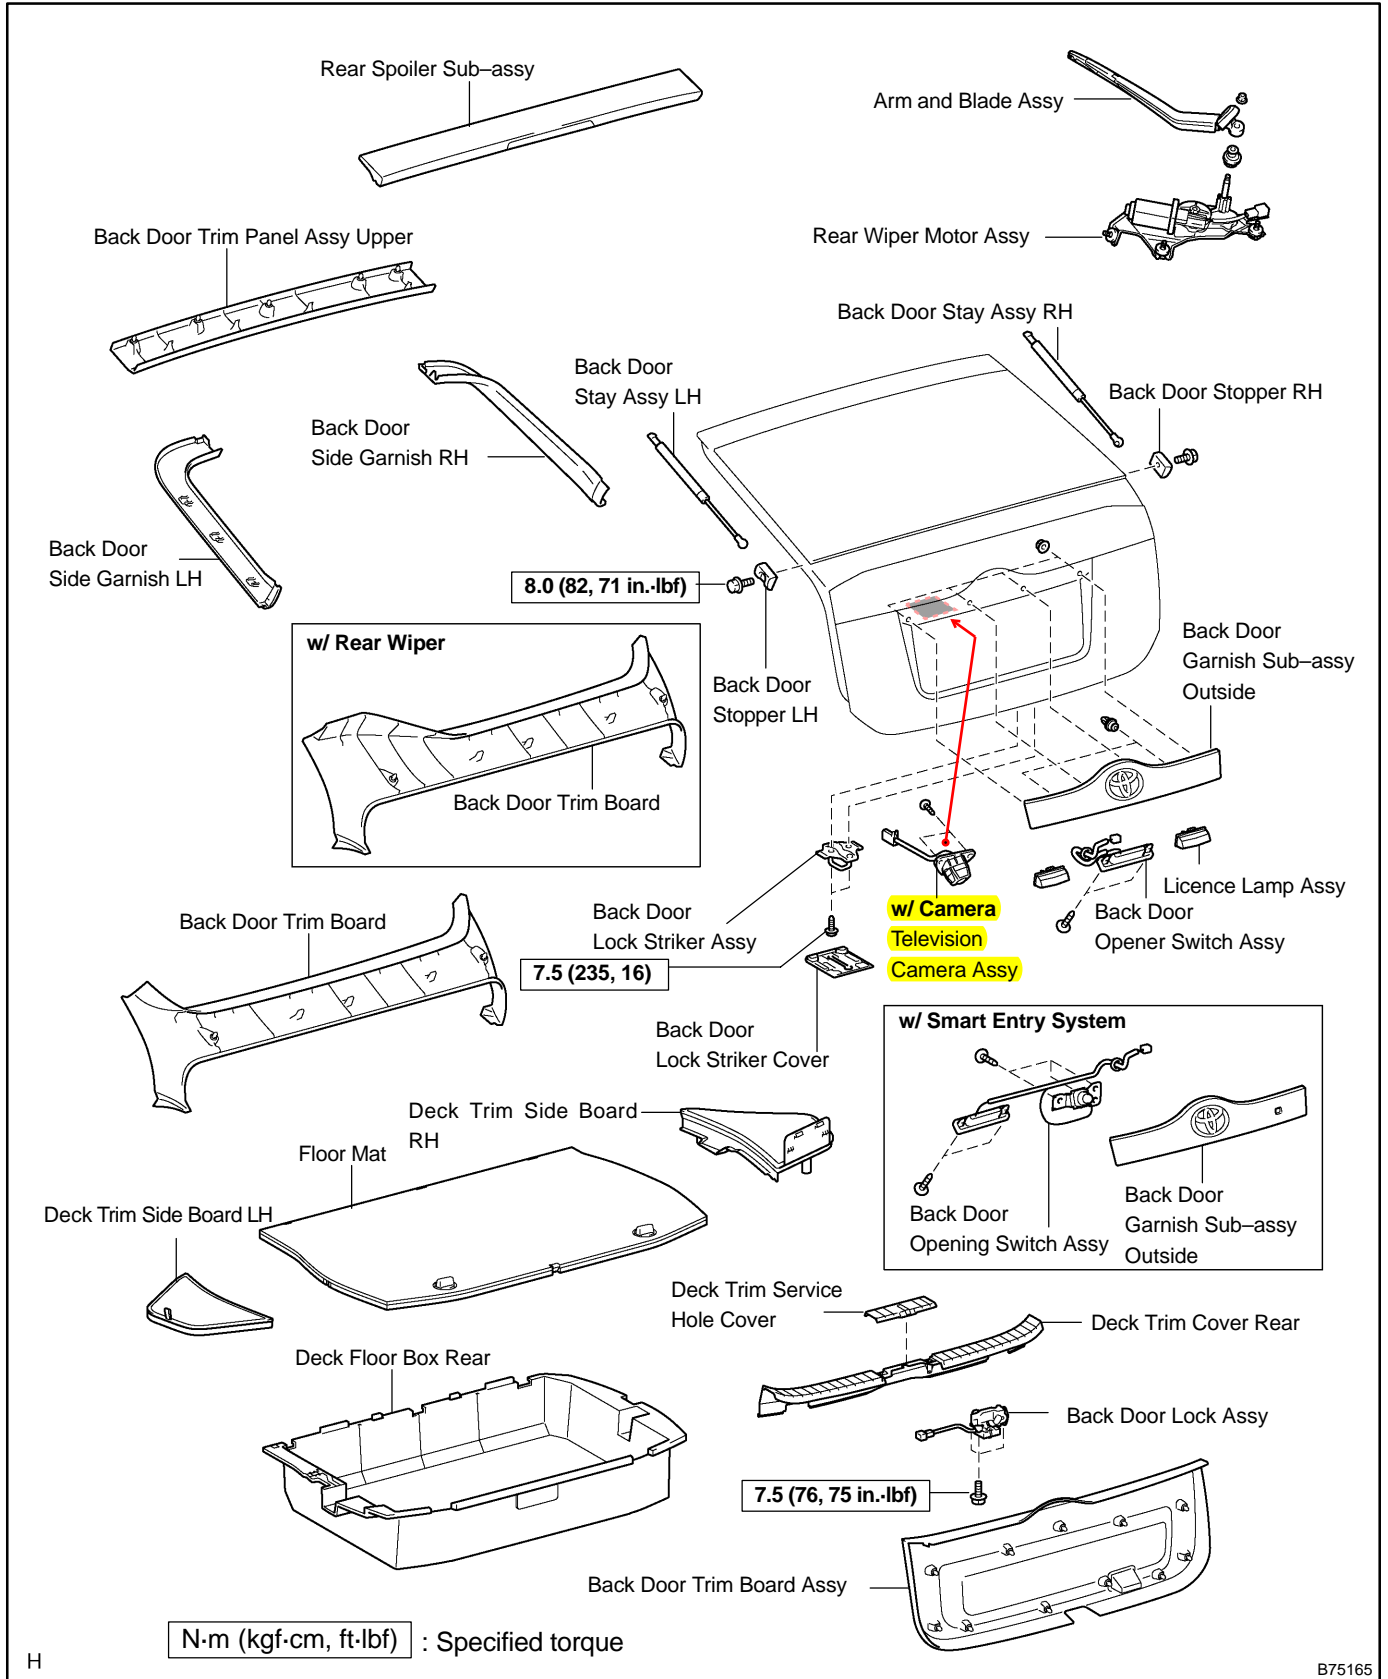

BACK DOOR COMPONENTS

750V3-01

H

B75165